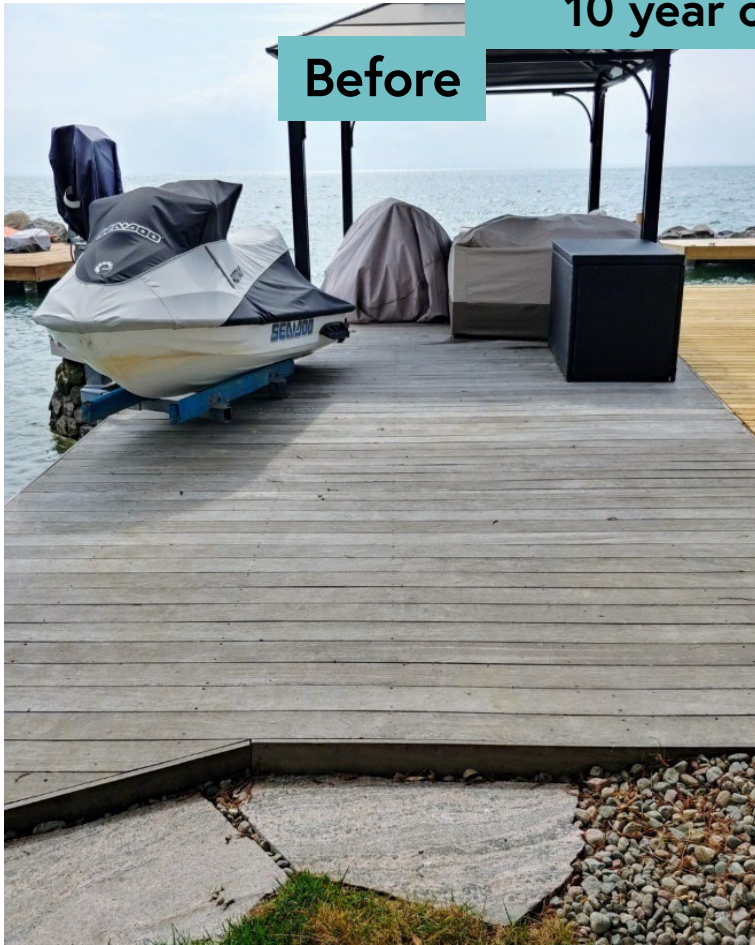

CUTEK[®]

WOOD SOLUTIONS

The Beauty of Wood
Powerfully Protected

Step 1 Prepare – CUTEK[®] Wood Reviver

10 year old Ipe deck

Before

After

Step 2 Protect – CUTEK[®] Colortones

10 year old Ipe deck
Revived and Protected
CUTEK[®] Extreme with Autumntone Colortone

1 coat – color can be uneven
August 21, 2019

2 coats – color evens out
August 26, 2019

Step 2 Protect – CUTEK[®] Colortones